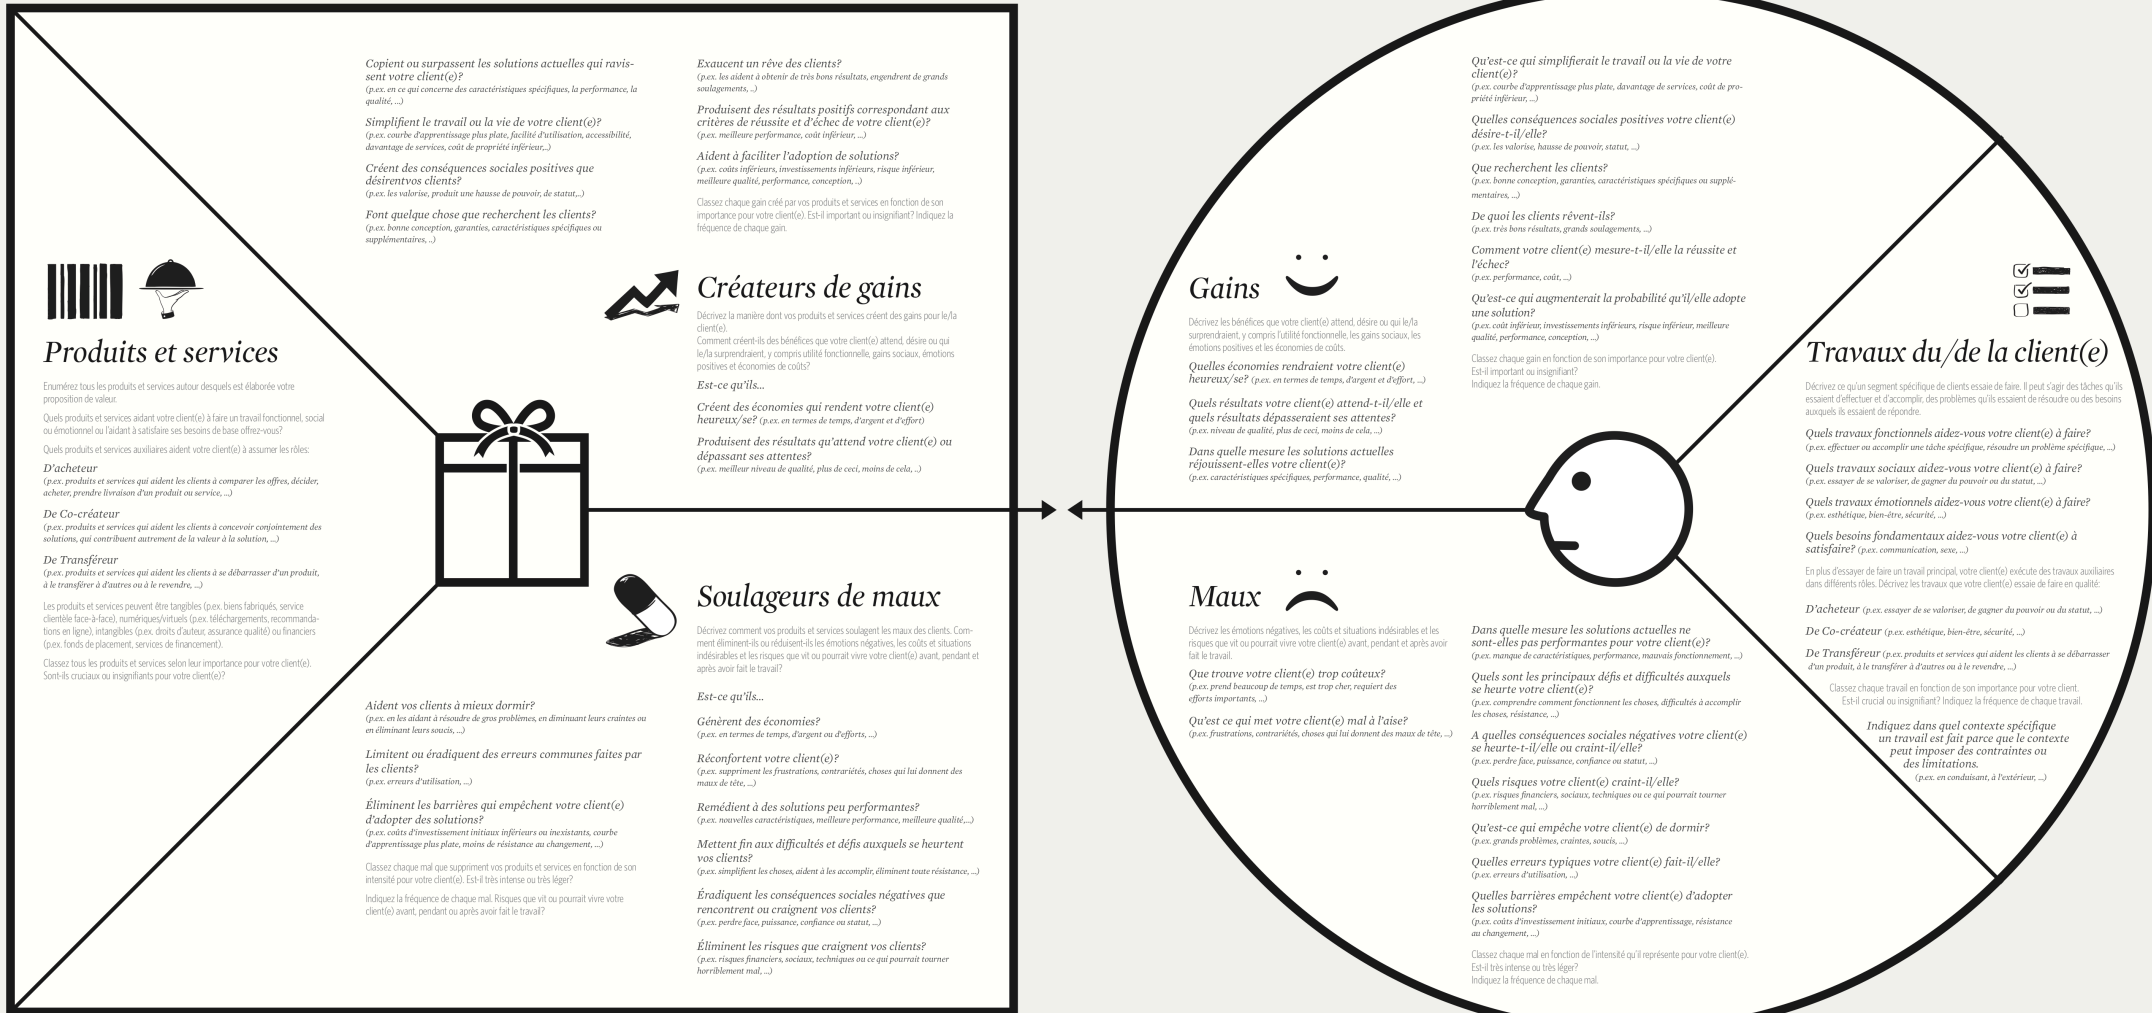

The Value Proposition Canvas

Designed for:

Designed by:

On: Day Month Year

Iteration: No

Value Proposition

Customer Segment

www.businessmodelgeneration.com

Use in Conjunction with the Business Model Canvas